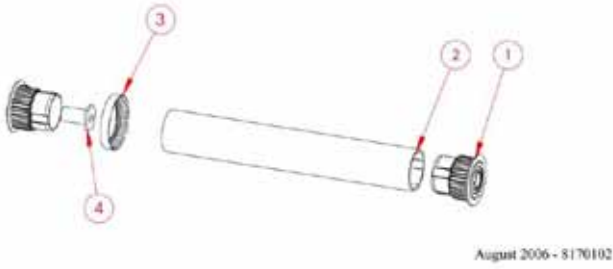

Dolphin Expert Pro Gyro Cb Au

#19 (tt wheel tube assy for 2x2)