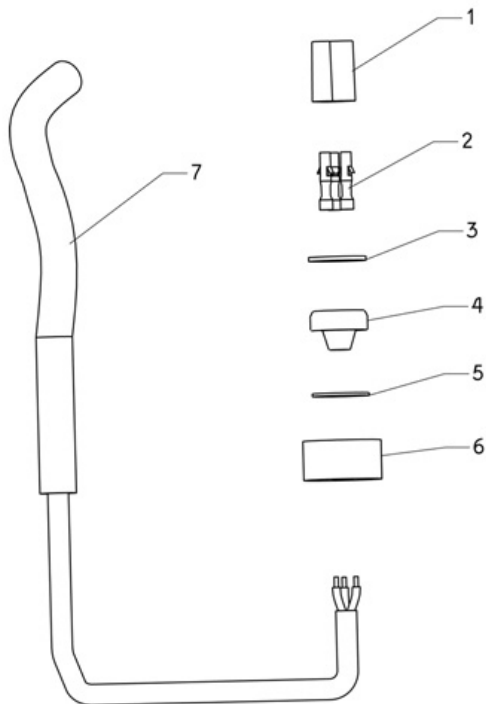

P/N: 8170166 FEBRUARY 2011

Dolphin Expert Pro Gyro Cb Au

#19 (tt wheel tube assy for 2x2)

#20 (brushes catalog kit - grey)

#22 (cable conn.assy.-3pin dc 2x2)

#31 (bottom lid assy + support 2005)

Dolphin Expert Pro Gyro Cb Au