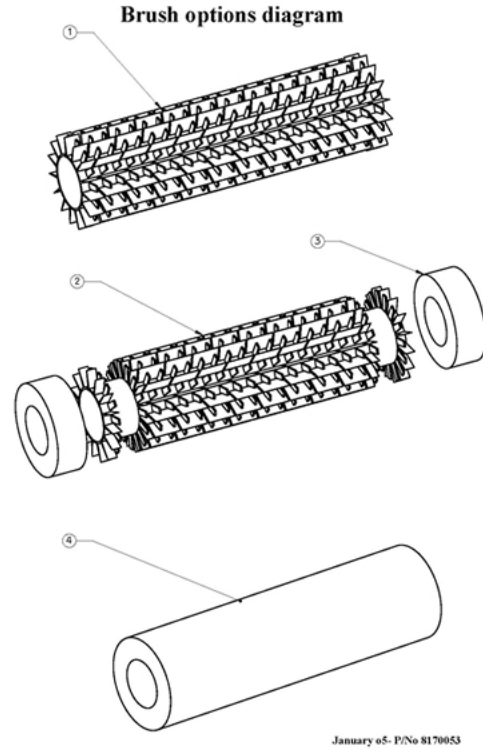

#31 (bottom lid assy + support 2005)

#20 (brushes catalog kit - grey)